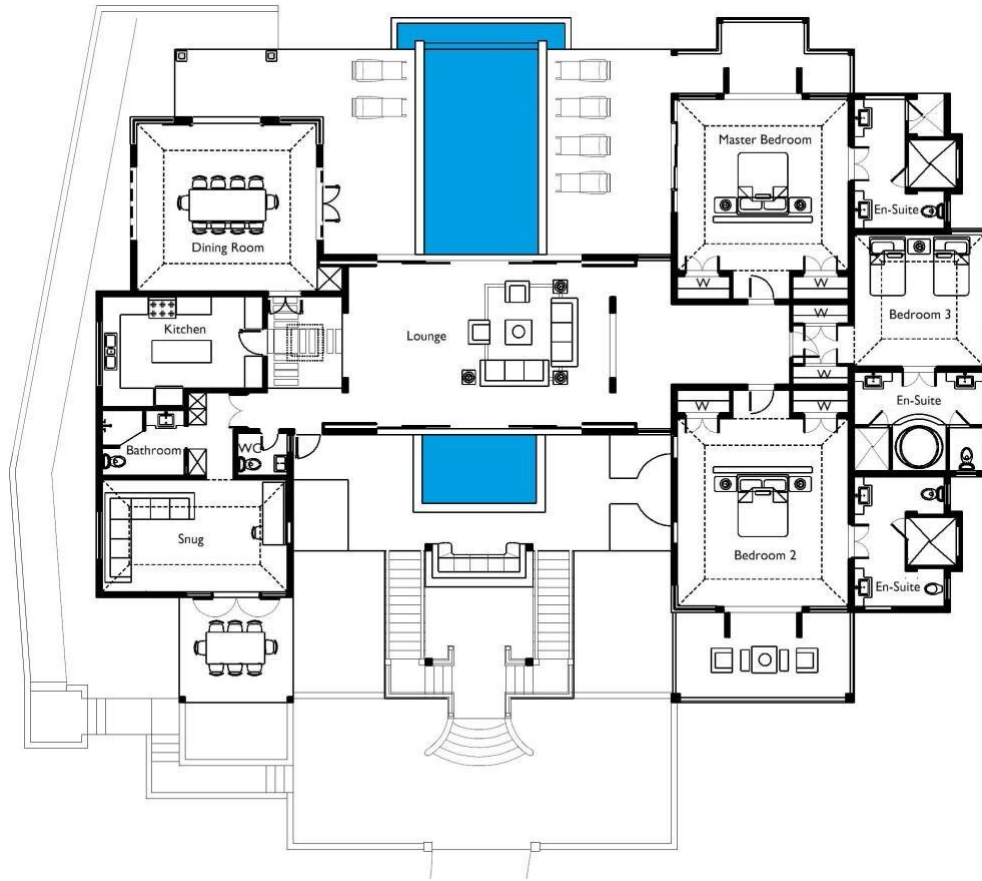

The Ridgetop Villas

THE LIMING - BEQUIA

The Liming, Bequia offers the ultimate in luxury accommodation and hospitality services. Comprising of Beach Cottages, Beach Villas, Ridge and spectacular panoramic Ridge Top Villas.

In addition to a stunning beach with glorious conditions for swimming and snorkeling, there is a unique Island Beach Restaurant and Bar with Pool and Beachfront Terrace.

The Liming

UPPER FLOOR

First Floor

Lounge	84 sqm	904 sqf
Dining Room	35 sqm	377 sqf
Kitchen	19 sqm	205 sqf
Snug	24 sqm	258 sqf
Master Bedroom	36 sqm	388 sqf
Bedroom 2	40 sqm	431 sqf
Bedroom 3	22 sqm	237 sqf
Total Floor Internal Area	325 sqm	3,498 sqf
Pool	27 sqm	291 sqf
Plunge Pool	9 sqm	97 sqf

Ground Floor

Bedroom 4	24 sqm	258 sqf
Bedroom 5	40 sqm	431 sqf
Total Floor Internal Area	111 sqm	1,195 sqf
Outdoor Living Space	137 sqm	1,475 sqf
Outdoor Terrace	338 sqm	3,638 sqf

AREAS ARE FULLY SHOWN AND ROUNDED UP TO NEAREST WHOLE NUMBER.