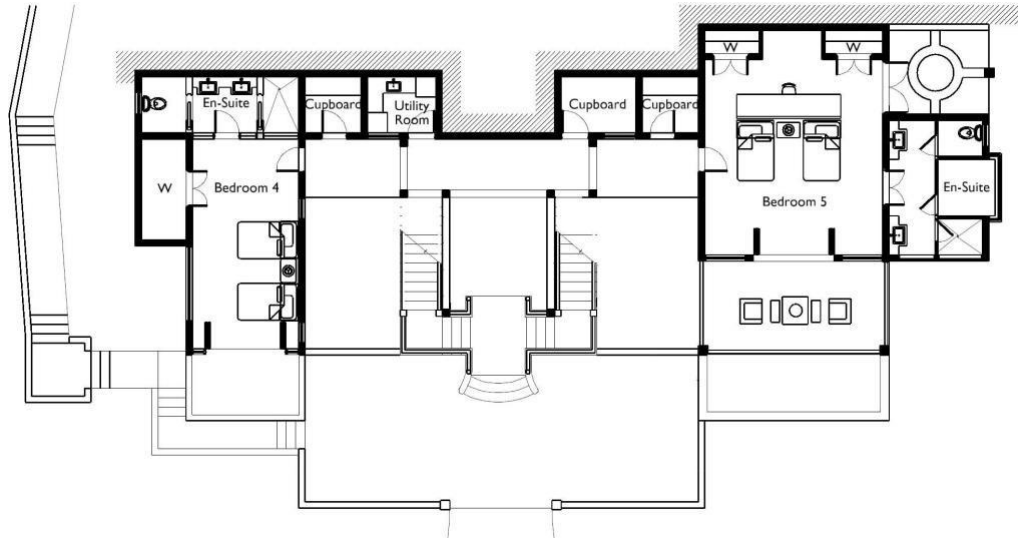

In addition to a stunning beach with glorious conditions for swimming and snorkeling, there is a unique Island Beach Restaurant and Bar with Pool and Beachfront Terrace.

The Liming

UPPER FLOOR

First Floor

Lounge	84 sqm	904 sqf
Dining Room	35 sqm	377 sqf
Kitchen	19 sqm	205 sqf
Snug	24 sqm	258 sqf
Master Bedroom	36 sqm	388 sqf
Bedroom 2	40 sqm	431 sqf
Bedroom 3	22 sqm	237 sqf
Total Floor Internal Area	325 sqm	3,498 sqf
Pool	27 sqm	291 sqf
Plunge Pool	9 sqm	97 sqf

Ground Floor

Bedroom 4	24 sqm	258 sqf
Bedroom 5	40 sqm	431 sqf
Total Floor Internal Area	111 sqm	1,195 sqf
Outdoor Living Space	137 sqm	1,475 sqf
Outdoor Terrace	338 sqm	3,638 sqf

AREAS ARE FULLY SHOWN AND ROUNDED UP TO NEAREST WHOLE NUMBER.